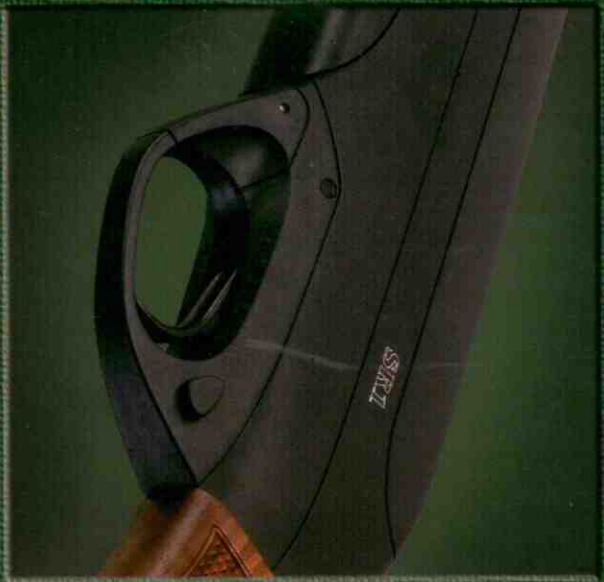

MERKEL

Merckel Jagd- und Sportwaffen GmbH
Schützenstrasse 26 · D-98527 Suhl
Ph. +49-3681-854-0
Fax +49-3681-854-203
info@merkel-waffen.de
www.merkel-waffen.de